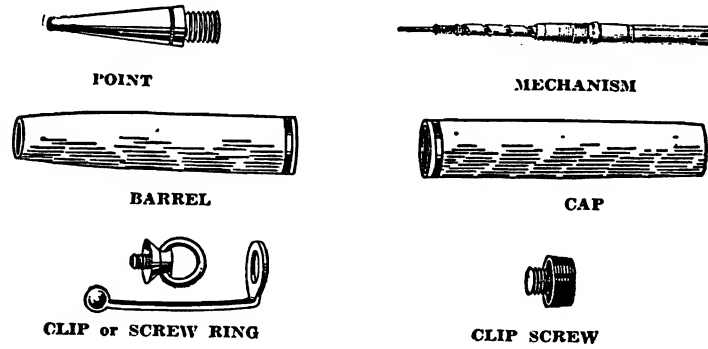

PARKER PENCIL PARTS

List Price of Pencil Parts	VACUMATIC PENCIL PARTS					DUOFOLD PENCIL PARTS		
	$5.00 Senior Vacumatic	$4.00 Maxima Major Vacumatic	$3.75 Standard & Short	$3.50 Junior	$2.50 Junior	$4.25 Duofold Senior	$3.75 Duofold Junior	$3.25 Duofold Lady
Point	.40	.40	.40	.40	.40	.80	.70	.60
Mechanism	1.30	1.00	1.00	1.00	1.00	1.50	1.30	1.10
Barrel	1.20	.80	.80	.60	.60	.90	.80	.70
Cap	1.40	1.40	1.00	.80	.80	.90	.80	.70
Clip Screw	.10	.10	.10	.10	.10	.10	.10	.10
Clip	.60	.60	.60	.60	.60	.30	.30	.30
Ring Crown			.60	.60	.60			.30